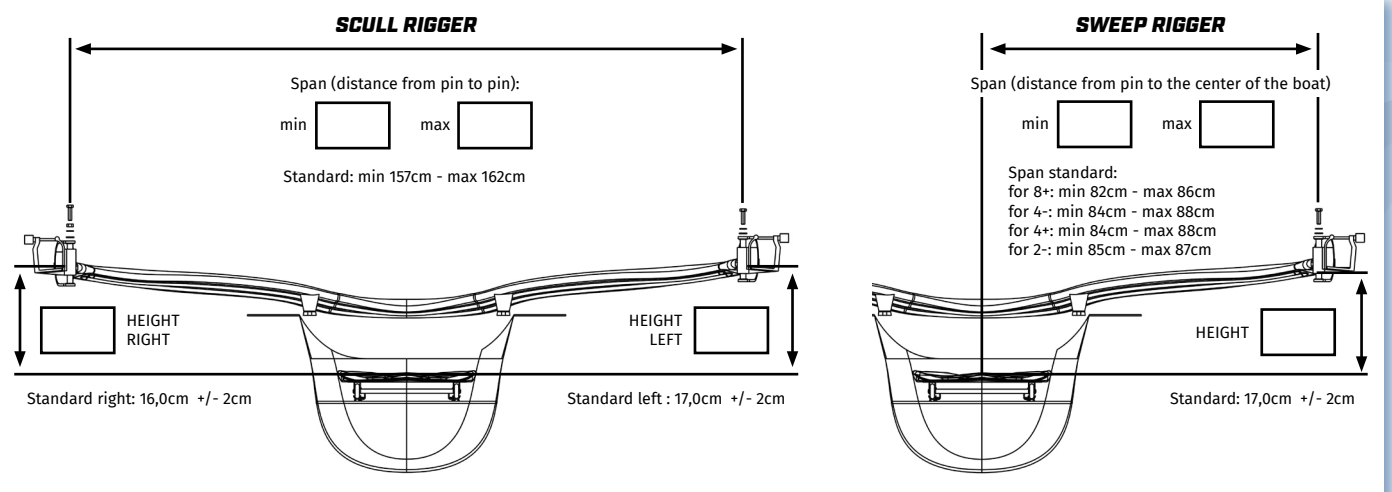

optional with carbon backstay

* The oarlock is aligned to the working line; can be supplied cm _____ towards the bow, on request. All other wing riggers are adjustable within a range of 4 cm towards the stern and 8 cm towards the bow.

SCULL/SWEEP RIGGERS: SPAN & HEIGHT [cm]

4in1 SEAT

- Classic seat
- Adjustable ballbearing wheel seat *

-  Flat
 -  Small
 -  Medium
 -  Large
- 

* FISA weight can be exceeded

RIGGER POSITION

FOOTSTRETCHER

Height (y):

cm

Maximum angle (α)
(ONLY FOR SINGLE SCULL):

39° 42° 45°

Crossbar to work line (x):

cm

REMARKS/SPECIAL REQUESTS

STEERING SHOE

Steering shoe
at FISA position n°
right foot left foot