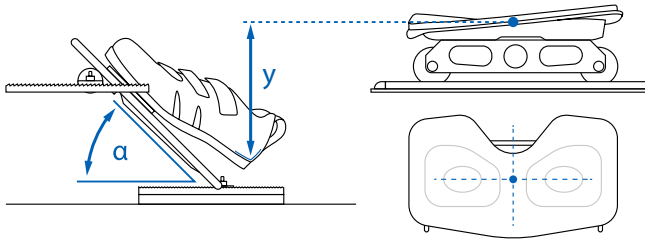

optional with carbon backstay

* The oarlock is aligned to the working line; can be supplied cm _____ towards the bow, on request. All other wing riggers are adjustable within a range of 4 cm towards the stern and 8 cm towards the bow.

SCULL/SWEEP RIGGERS: SPAN & HEIGHT [cm]

4in1 SEAT

- Classic seat
- Adjustable ballbearing wheel seat *

-  Flat
 -  Small
 -  Medium
 -  Large
- 

* FISA weight can be exceeded

RIGGER POSITION

FOOTSTRETCHER

Height (y):

cm

Maximum angle (α)
(ONLY FOR SINGLE SCULL):

39° 42° 45°

Crossbar to work line (x):

cm

REMARKS/SPECIAL REQUESTS

STEERING SHOE

Steering shoe
at FISA position n°
right foot left foot