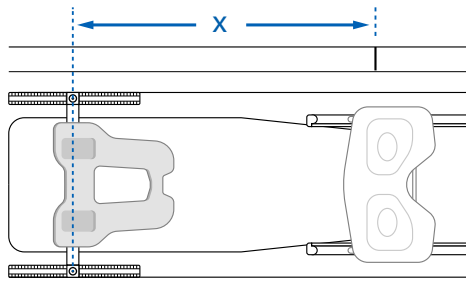

optional with carbon backstay

* The oarlock is aligned to the working line; can be supplied cm _____ towards the bow, on request. All other wing riggers are adjustable within a range of 4 cm towards the stern and 8 cm towards the bow.

SCULL/SWEEP RIGGERS: SPAN & HEIGHT [cm]

4in1 SEAT

- Classic seat
- Adjustable ballbearing wheel seat *

-  Flat
 -  Small
 -  Medium
 -  Large
- 

* FISA weight can be exceeded

RIGGER POSITION

FOOTSTRETCHER

Height (y):

cm

Maximum angle (α)
(ONLY FOR SINGLE SCULL):

39° 42° 45°

Crossbar to work line (x):

cm

REMARKS/SPECIAL REQUESTS

STEERING SHOE

Steering shoe
at FISA position n°
right foot left foot

FIN

Standard fin
Airfoil black Fin

MAS ROWING SHOES

Shoe size (for each seat):

n°1 n°2 n°3 n°4
n°5 n°6 n°7 n°8

Attention: MAS shoes use EUR shoe size system, find your correspondent size in the International Shoe Size Conversion Charts below: