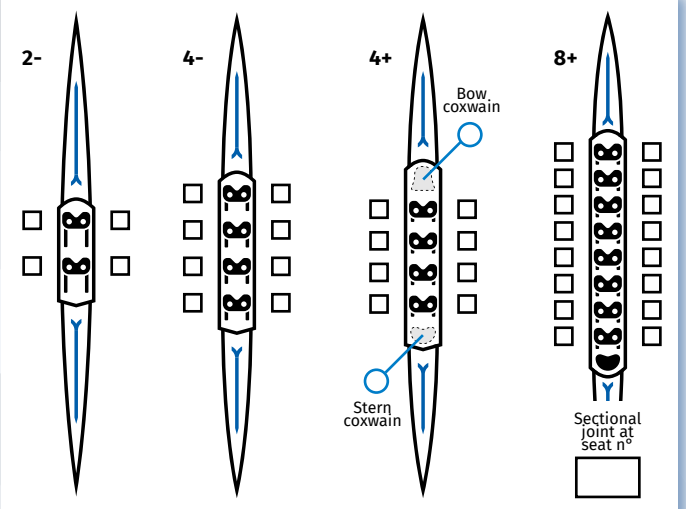

optional with carbon backstay

* The oarlock is aligned to the working line; can be supplied cm _____ towards the bow, on request. All other wing riggers are adjustable within a range of 4 cm towards the stern and 8 cm towards the bow.

SCULL/SWEEP RIGGERS: SPAN & HEIGHT [cm]

4in1 SEAT

- Classic seat
- Adjustable ballbearing wheel seat *

-  Flat
 -  Small
 -  Medium
 -  Large
- 

* FISA weight can be exceeded

RIGGER POSITION

FOOTSTRETCHER

Height (y):

cm

Maximum angle (α)
(ONLY FOR SINGLE SCULL):

39° 42° 45°

Crossbar to work line (x):

cm

REMARKS/SPECIAL REQUESTS

STEERING SHOE

Steering shoe
at FISA position n°
right foot left foot